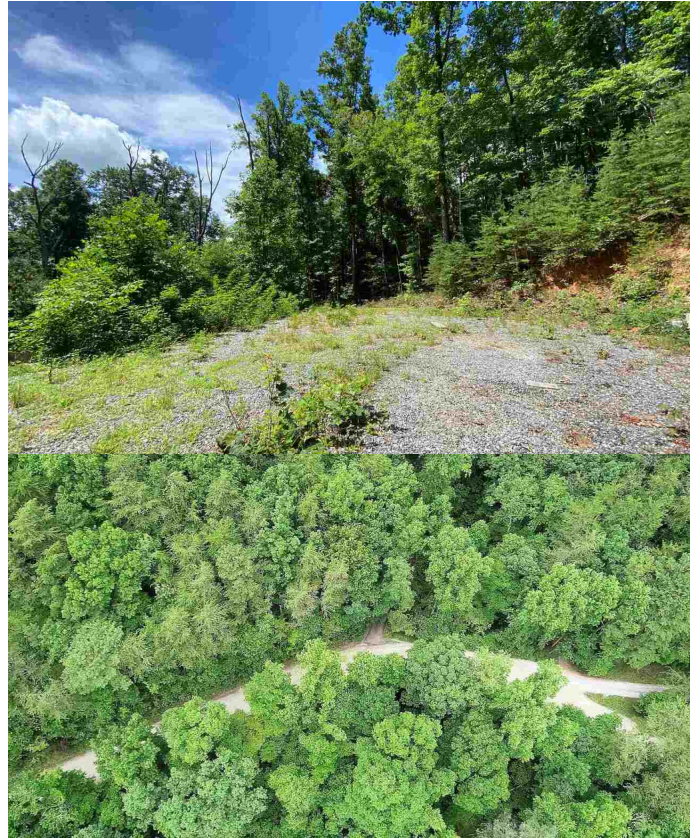

\$199,900 - Chimney Mtn Road, Sautee Nacoochee

MLS® #9008178

\$199,900

0 Bedroom, 0.00 Bathroom,
Land on 10.30 Acres

Deer Mountain, Sautee Nacoochee, GA

10.3+/- Acres Joining National Forest! If you are looking for a private retreat nestled in the Northeast GA Mountains then look no further. This property already has a well, septic, and power in place and also has a concrete driveway leading up to the cleared area that was previously used as an RV parking spot. Come enjoy the peace and quiet while watching the abundant wildlife that frequent the property!