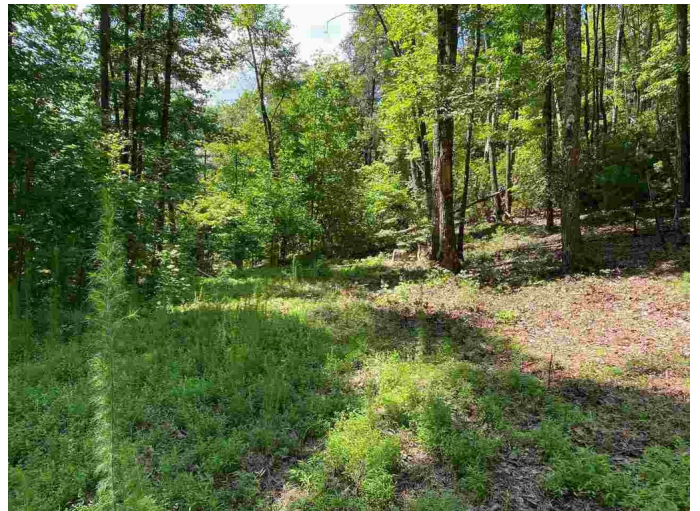

$199,900 - Chimney Mtn Road, Sautee Nacoochee

MLS® #9008178

$199,900

0 Bedroom, 0.00 Bathroom,
Land on 10.30 Acres

Deer Mountain, Sautee Nacoochee, GA

10.3+/- Acres Joining National Forest! If you are looking for a private retreat nestled in the Northeast GA Mountains then look no further. This property already has a well, septic, and power in place and also has a concrete driveway leading up to the cleared area that was previously used as an RV parking spot. Come enjoy the peace and quiet while watching the abundant wildlife that frequent the property!

Essential Information

MLS® #	9008178
Price	$199,900
Bathrooms	0.00
Acres	10.30
Type	Land
Sub-Type	Estate Lot, Residential Lot
Status	Active

Community Information

Address	Chimney Mtn Road
Area	WHT1
Subdivision	Deer Mountain
City	Sautee Nacoochee
County	White
State	GA
Zip Code	30571

Amenities